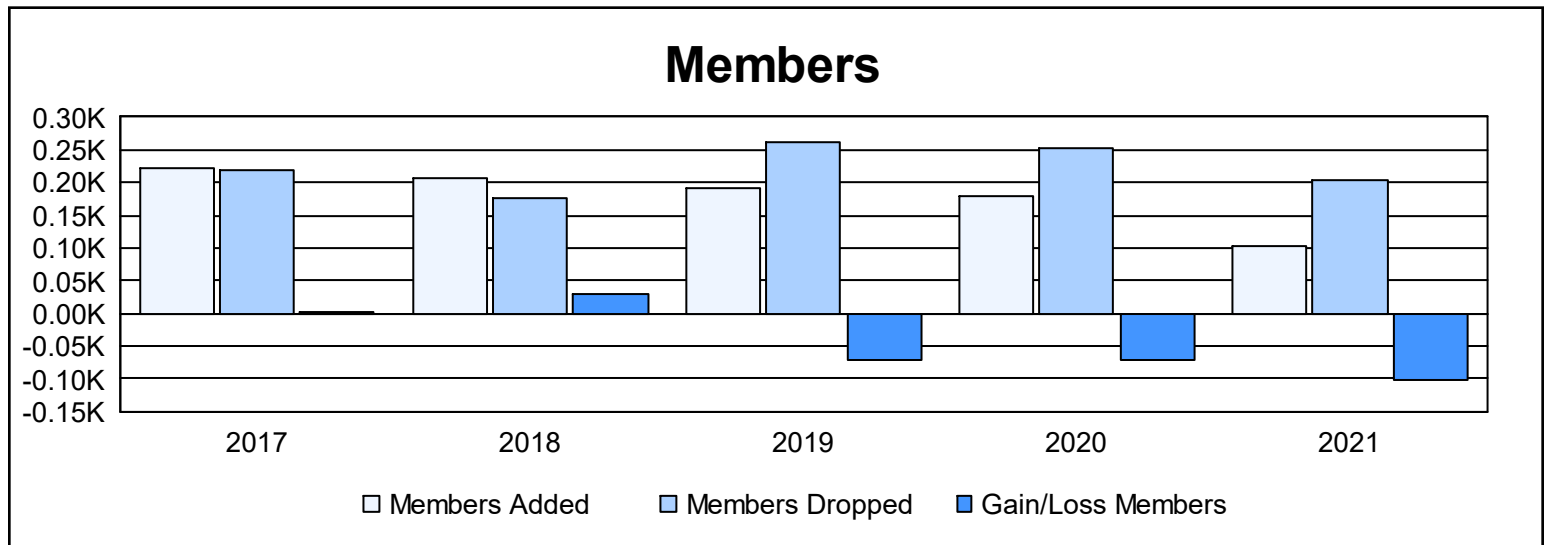

Year	New Clubs	Dropped Clubs	Gain/ Loss Clubs	New Members	Charter Members	Reinstate Members	Transfer Members	Total Member Added	Total Members Dropped	Gain/ Loss Members
2016-2017	0	1	-1	202	0	3	16	221	218	3
2017-2018	0	1	-1	201	0	7	0	208	177	31
2018-2019	1	1	0	166	21	3	0	190	261	-71
2019-2020	0	1	-1	170	0	4	6	180	251	-71
2020-2021	0	0	0	94	1	3	5	103	204	-101
<b>Average</b>	<b>0</b>	<b>1</b>	<b>-1</b>	<b>167</b>	<b>4</b>	<b>4</b>	<b>5</b>	<b>180</b>	<b>222</b>	<b>-42</b>

### Membership Composition June 2021 Cumulative