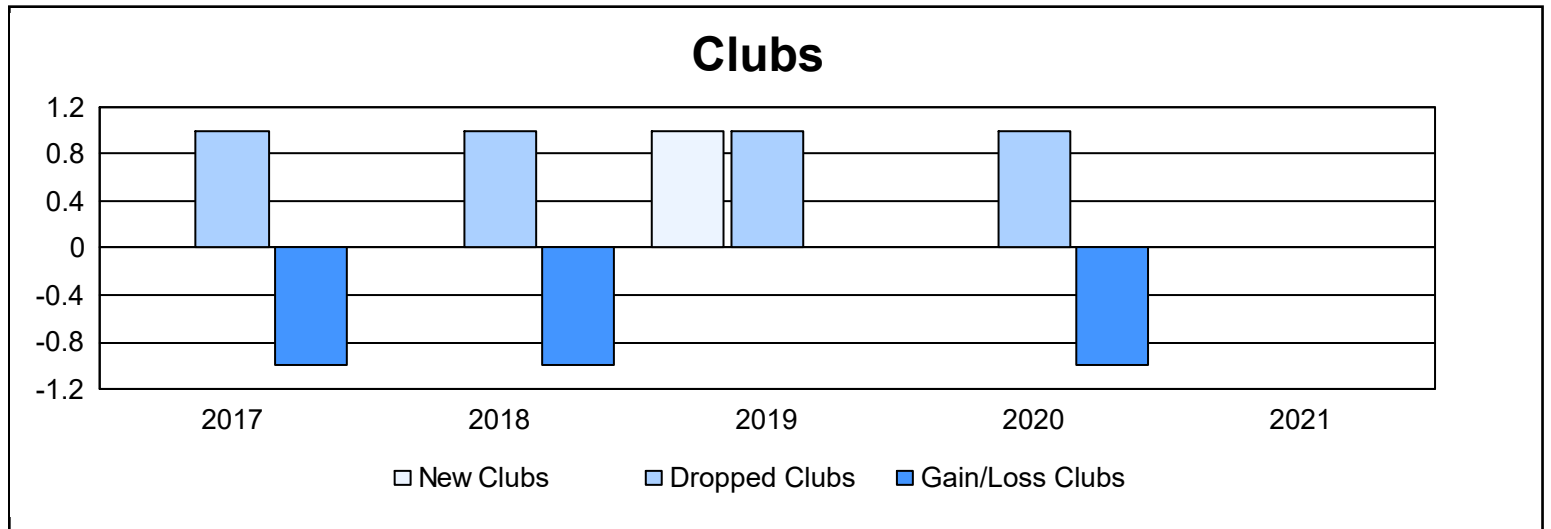

Year	New Clubs	Dropped Clubs	Gain/ Loss Clubs	New Members	Charter Members	Reinstate Members	Transfer Members	Total Member Added	Total Members Dropped	Gain/ Loss Members
2016-2017	0	1	-1	202	0	3	16	221	218	3
2017-2018	0	1	-1	201	0	7	0	208	177	31
2018-2019	1	1	0	166	21	3	0	190	261	-71
2019-2020	0	1	-1	170	0	4	6	180	251	-71
2020-2021	0	0	0	94	1	3	5	103	204	-101
<b>Average</b>	<b>0</b>	<b>1</b>	<b>-1</b>	<b>167</b>	<b>4</b>	<b>4</b>	<b>5</b>	<b>180</b>	<b>222</b>	<b>-42</b>

### Membership Composition June 2021 Cumulative